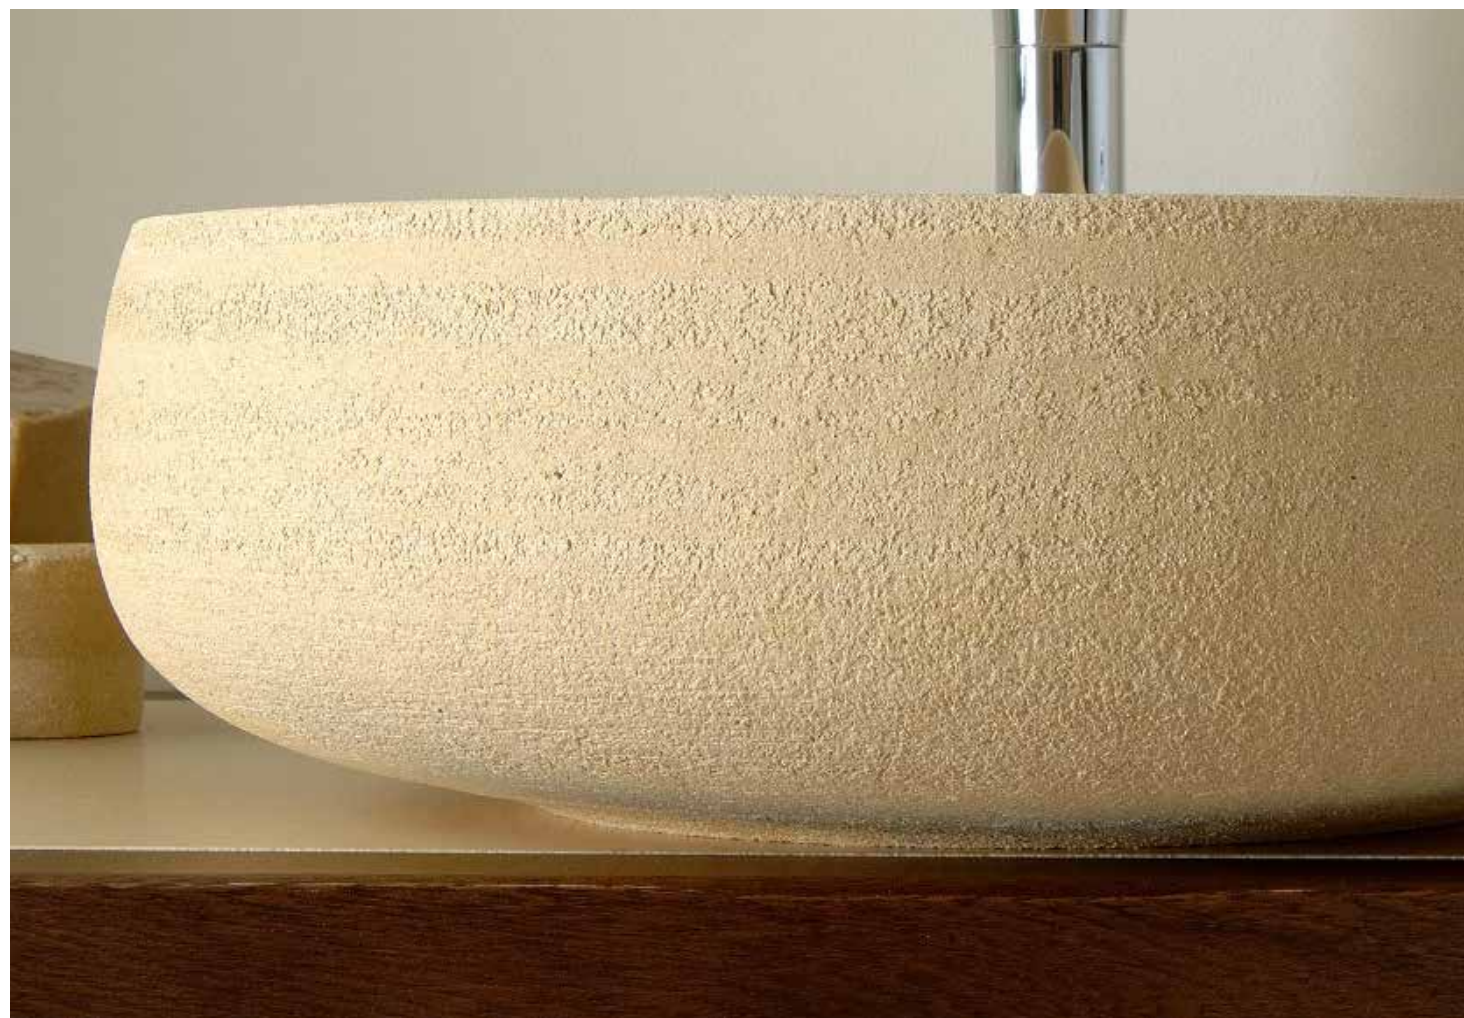

Above-counterwashbasin in grey
porcelain turned by hand. Glossy
white inside, natural finishing outside.

0302
Ciocco natural

Lavabo sopra piano tornito a mano in
raku clay.

Above-counter washbasins in raku
clay turned by hand. transparent
glazed inside and natural finishing
outside.